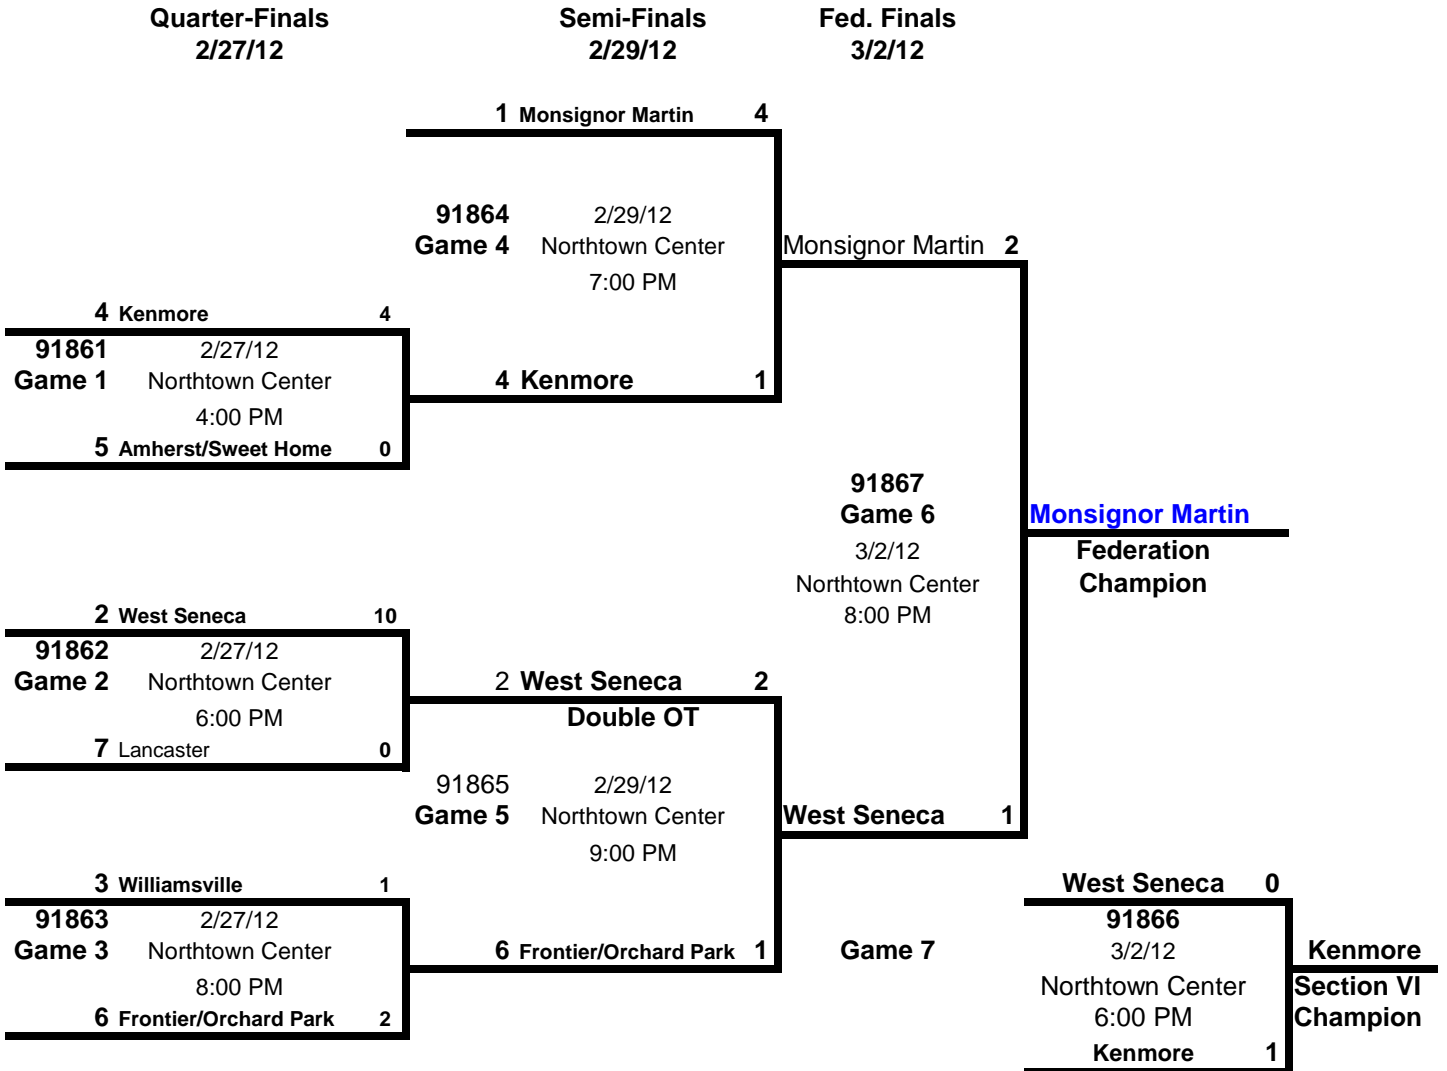

Section VI Girls Ice Hockey Federation Brackets

Updated: 9/25/2012 3:33 PM

2012 Girls Ice Hockey Brackets

| Seed | School |
|------|-----------------------|
| 1 | Monsignor Martin |
| 2 | West Seneca |
| 3 | Williamsville |
| 4 | Kenmore |
| 5 | Amherst/Sweet Home |
| 6 | Frontier/Orchard Park |
| 7 | Lancaster |

| Event | Date | Time | Location |
|-------------------------|---------|---------|------------------|
| Game1 | 2/27/12 | 4:00 PM | Northtown Center |
| Game2 | 2/27/12 | 6:00 PM | Northtown Center |
| Game3 | 2/27/12 | 8:00 PM | Northtown Center |
| Game4 | 2/29/12 | 7:00 PM | Northtown Center |
| Game5 | 2/29/12 | 9:00 PM | Northtown Center |
| Game6 | 3/2/12 | 8:00 PM | Northtown Center |
| Section VI Championship | 3/6/12 | 6:00 PM | Northtown Center |